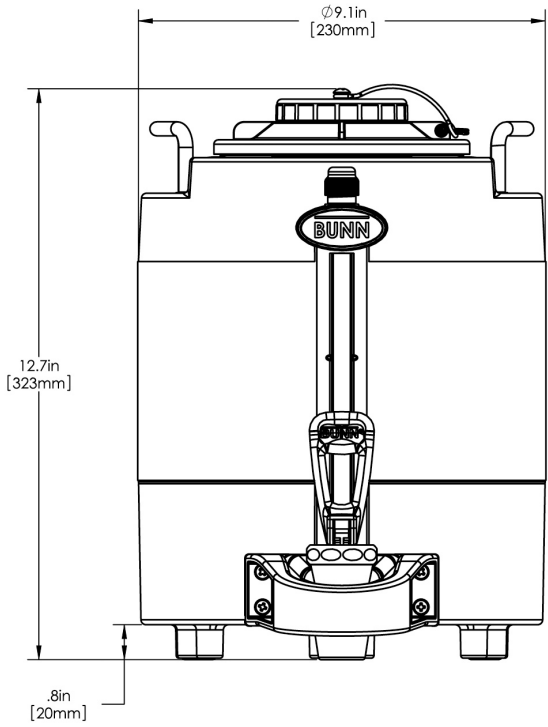

1Gal(3.8L) TF Srvr no Base, MSG BLK

Height: 12.7" Width: 9.1" Depth: 12.7"
(32.3cm) (23.1cm) (32.3cm)

- Vacuum insulated to keep coffee hot for hours
- Brew-through lid
- Contemporary styling and wrap program for maximum merchandising
- Fast flow faucet
- Ideal for use with the Infusion Coffee Brewer (ICB)
- Integrated sight gauge assembly allows for easy cleaning
- Translucent faucet guard provides increased visibility while dispensing

Agency:

Specifications

Product #: 44000.0051

Finish: Black

Handle: Top Handle

Additional Features

Holding Capacity

English	Metric
-	-

Last Updated:
02/19/2020

	Unit			Shipping				
	Height	Width	Depth	Height	Width	Depth	Weight	Volume
English	12.7 in.	9.1 in.	12.7 in.	16.6 in.	11.9 in.	15.3 in.	10.750 lbs	1.752 ft ³
Metric	32.3 cm	23.1 cm	32.3 cm	42.2 cm	30.3 cm	38.7 cm	4.876 kgs	0.050 m ³