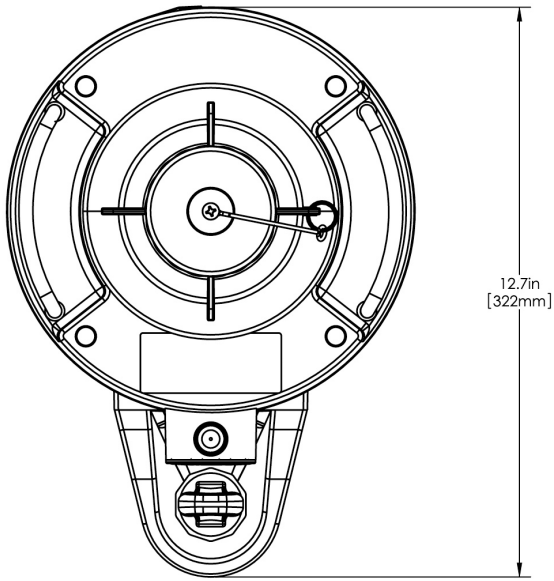

1Gal(3.8L) TF Srvr no Base, MSG BLK

Height: 12.7" Width: 9.1" Depth: 12.7"
(32.3cm) (23.1cm) (32.3cm)

- Vacuum insulated to keep coffee hot for hours
- Brew-through lid
- Contemporary styling and wrap program for maximum merchandising
- Fast flow faucet
- Ideal for use with the Infusion Coffee Brewer (ICB)
- Integrated sight gauge assembly allows for easy cleaning
- Translucent faucet guard provides increased visibility while dispensing

Agency:

Specifications

Product #: 44000.0051

Finish: Black

Handle: Top Handle

Additional Features

Holding Capacity

English	Metric
-	-

Last Updated:
02/19/2020

	Unit			Shipping				
	Height	Width	Depth	Height	Width	Depth	Weight	Volume
English	12.7 in.	9.1 in.	12.7 in.	16.6 in.	11.9 in.	15.3 in.	10.750 lbs	1.752 ft ³
Metric	32.3 cm	23.1 cm	32.3 cm	42.2 cm	30.3 cm	38.7 cm	4.876 kgs	0.050 m ³