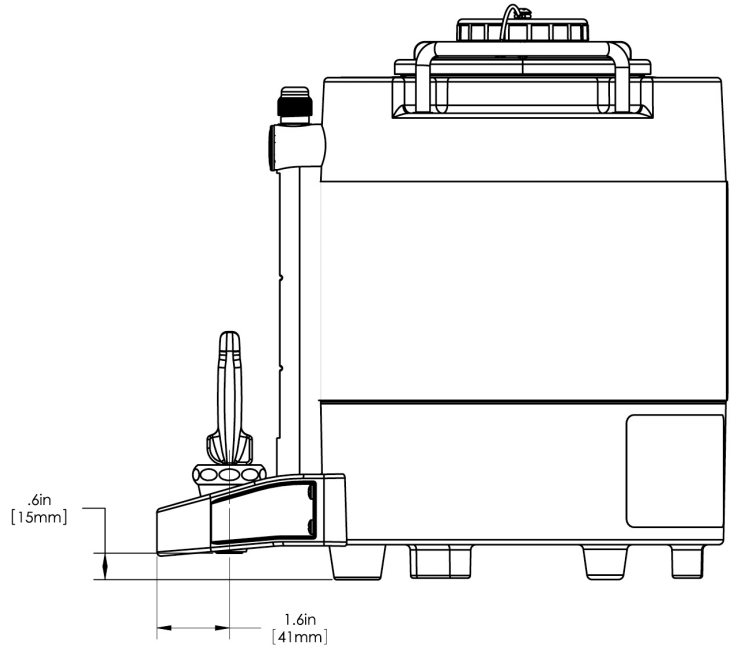

1Gal(3.8L) TF Srvr no Base, MSG BLK

Height: 12.7" Width: 9.1" Depth: 12.7"
(32.3cm) (23.1cm) (32.3cm)

- Vacuum insulated to keep coffee hot for hours
- Brew-through lid
- Contemporary styling and wrap program for maximum merchandising
- Fast flow faucet
- Ideal for use with the Infusion Coffee Brewer (ICB)
- Integrated sight gauge assembly allows for easy cleaning
- Translucent faucet guard provides increased visibility while dispensing

Agency:

Specifications

Product #: 44000.0051

Finish: Black

Handle: Top Handle

Additional Features

Holding Capacity

English	Metric
-	-

Last Updated:
02/19/2020

	Unit			Shipping				
	Height	Width	Depth	Height	Width	Depth	Weight	Volume
English	12.7 in.	9.1 in.	12.7 in.	16.6 in.	11.9 in.	15.3 in.	10.750 lbs	1.752 ft ³
Metric	32.3 cm	23.1 cm	32.3 cm	42.2 cm	30.3 cm	38.7 cm	4.876 kgs	0.050 m ³