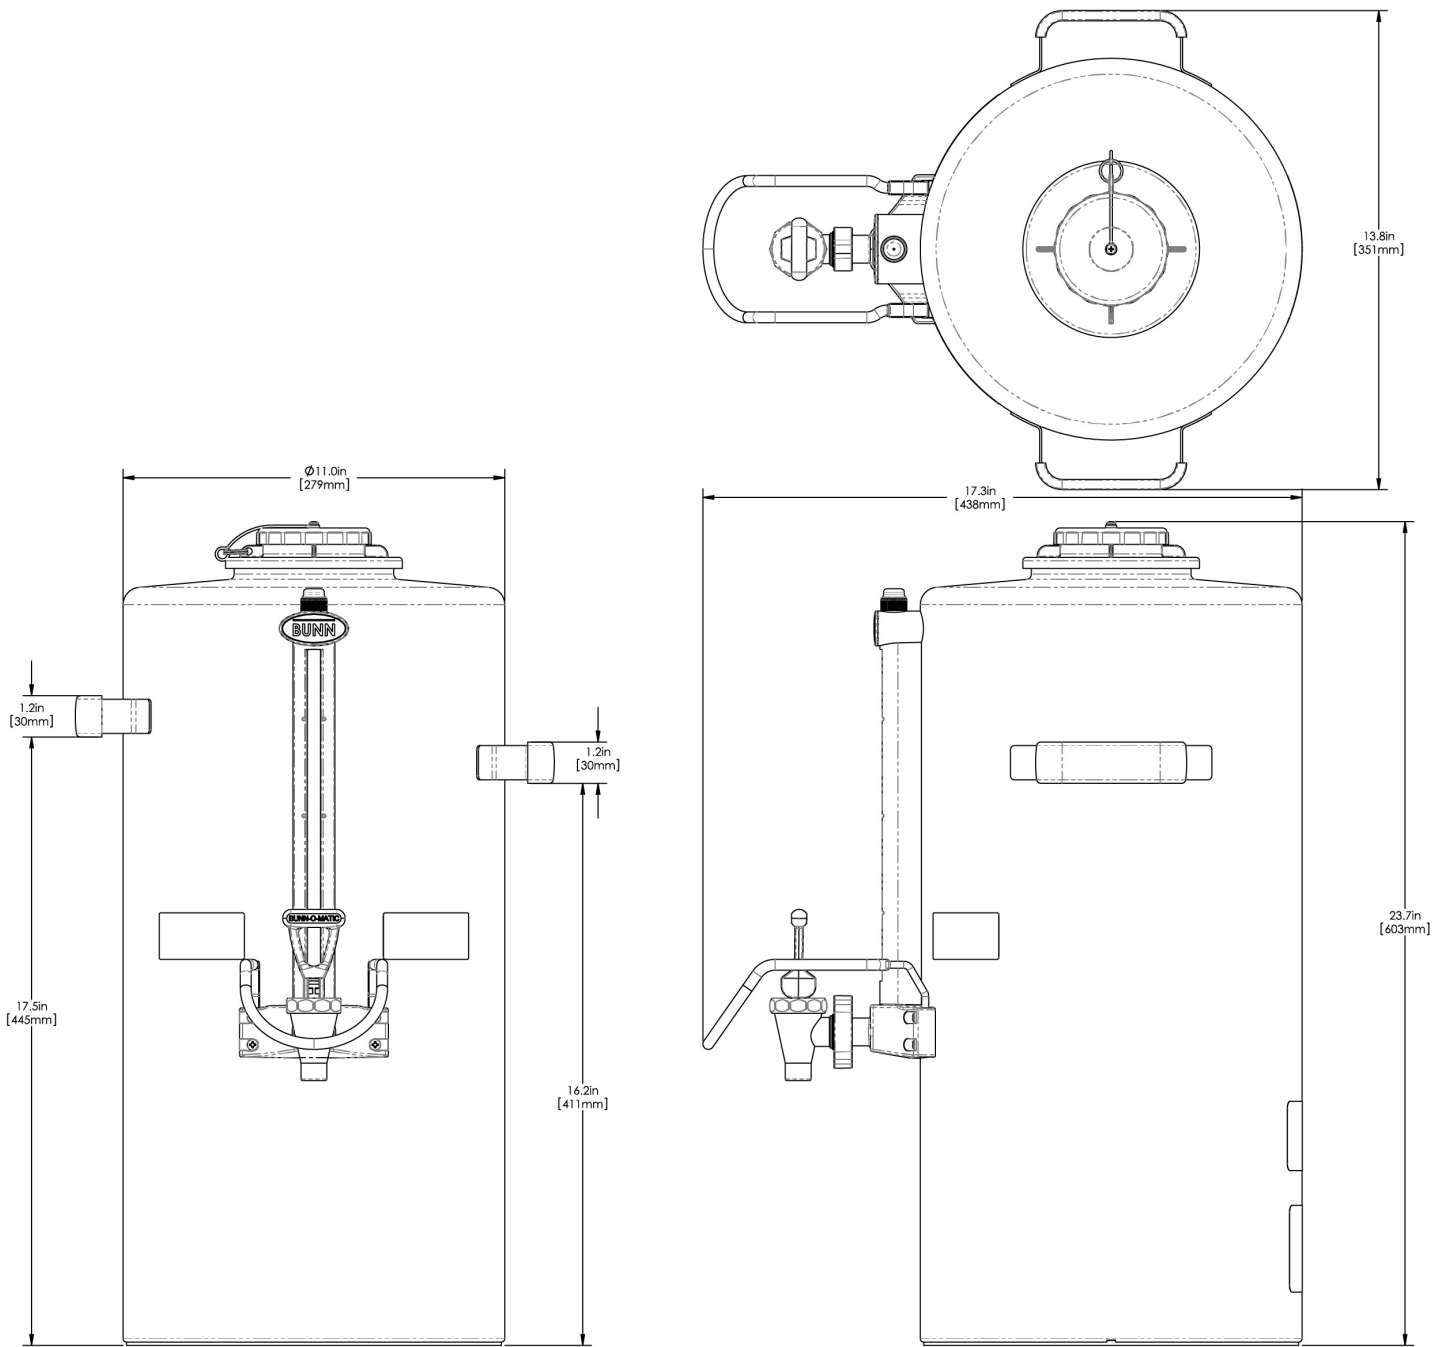

3Gal(11.4L) Titan TF Srvr

Height: 23.7" Width: 13.8" Depth: 17.3"
(60.2cm) (35.1cm) (43.9cm)

- Brew-through lid
- Fast flow faucet with heightened serving clearance allows for dispensing directly into large cups, decanters and thermal carafes
- Integrated sight gauge assembly allows for easy cleaning
- Durable all stainless steel construction
- Eco-friendly foam-insulated
- Offset handles allow servers to be placed next to each other
- Contemporary styling and wrap program for maximum merchandising
- Ships with full-color iced tea decal
- Sump dispense valve assures complete dispensing
- PROP 65 Warning Decal included in packaging with equipment

Agency:

Specifications

Product #: 39400.0001

Finish: Stainless

Additional Features

Holding Capacity

English	Metric
384 oz.	11.4 L

WARNING: This product can expose you to chemicals including Bisphenol A (BPA), which is known to the State of California to cause birth defects or other reproductive harm. For more information go to www.P65Warnings.ca.gov

Last Updated:
02/19/2020

	Unit			Shipping				
	Height	Width	Depth	Height	Width	Depth	Weight	Volume
English	23.7 in.	13.8 in.	17.3 in.	19.0 in.	14.9 in.	27.5 in.	19.100 lbs	4.498 ft ³
Metric	60.2 cm	35.1 cm	43.9 cm	48.3 cm	37.8 cm	69.9 cm	8.664 kgs	0.127 m ³

Last Updated:
02/19/2020

Related Products & Accessories: 3Gal(11.4L) Titan TF Svr(39400.0001)

HANDLE, FAUCET
ORANGE TF SERV

Product #: 39081.0001

TITAN DUAL, 120/208V
1PH/3PH

Product #: 39200.0000

TITAN SINGLE, 120/208V